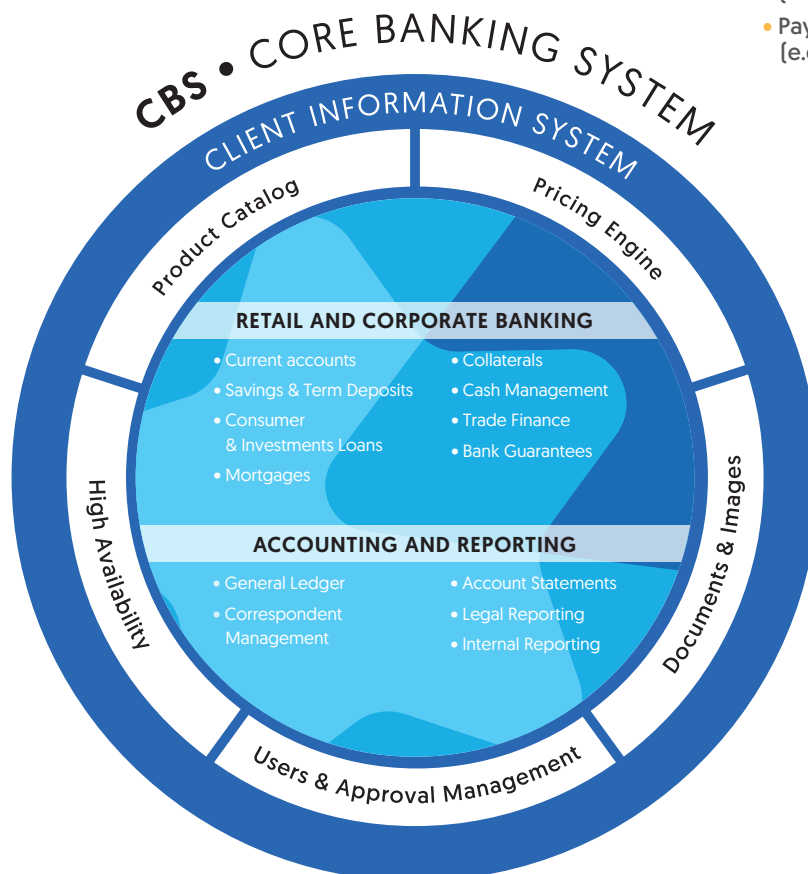

CUSTOM FRAMEWORK

- Products
- Reporting
- Interfaces

RISK

- Impairment (IFRS9)
- Regulatory Reports
- Stress Tests
- Central Balance Sheet & Rating
- Collateral Management
- Credit Scoring

COMPLIANCE

- AML
- Exchange Control
- Audit
- FATCA & CRS
- Fraud Detection
- Internal Control

PAYMENTS & CONSUMER CREDIT

- Cards
- Direct Debits
- Transfers
- Host-to-host
- Cheques
- Advanced Cards Management (ACM)
- Payments Interfaces (e.g. SWIFT)

PFS

Promosoft Financial Suite.

Asseco PST

Portugal